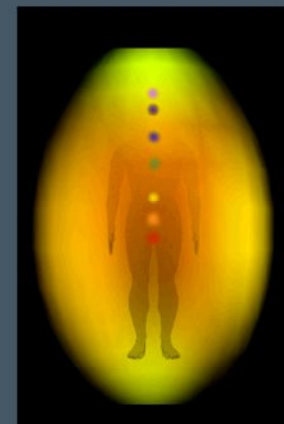

The essential tool for wellbeing today!

The p.e.bal is 2 ½ times stronger than the Negater Shell.

Before using the p.e.bal I had difficulty sleeping and after having had it a couple of nights found I was able to sleep for up to 7 hours. I showed the p.e.bal to a relative who was very keen on trying it out. She has found it is helping her in all sorts of ways - more harmony at home and at work.
Marlene Hunter, Christchurch, New Zealand.

Technology.

Life Energy Design's unrivalled product collection incorporates the work of scientist Wilhelm Reich, vortex technology, programmed crystals, and sacred geometry.

Results – protection, harmony, balance, a better life!

Aura Visioning:

Picture 1.

Picture 2.

These two pictures represent a test done on a male subject before then after wearing the Nu-Me pendant whilst holding a live (non-communicating) cell phone.

Picture 1. shows the bio-field unstable and out of balance.