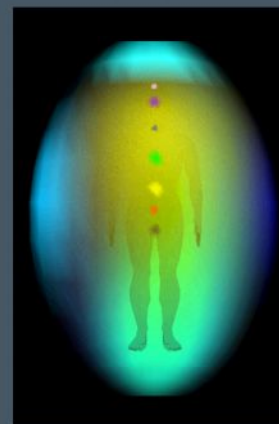

Negater Shell - modeled on nature for a natural insomnia cure and more.

- EMF protection for the home / workplace.
- Energetic harmony in the home / workplace.
- Guaranteed cure for insomnia/ night terrors.

The essential tool for wellbeing today!

The p.e.bal is 2 ½ times stronger than the Negater Shell.

Before using the p.e.bal I had difficulty sleeping and after having had it a couple of nights found I was able to sleep for up to 7 hours. I showed the p.e.bal to a relative who was very keen on trying it out. She has found it is helping her in all sorts of ways - more harmony at home and at work.
Marlene Hunter, Christchurch, New Zealand.

Aura Visioning:

Picture 1.

Picture 2.

These two pictures represent a test done on a male subject before then after wearing the Nu-Me pendant whilst holding a live (non-communicating) cell phone.

Picture 1. shows the bio-field unstable and out of balance.